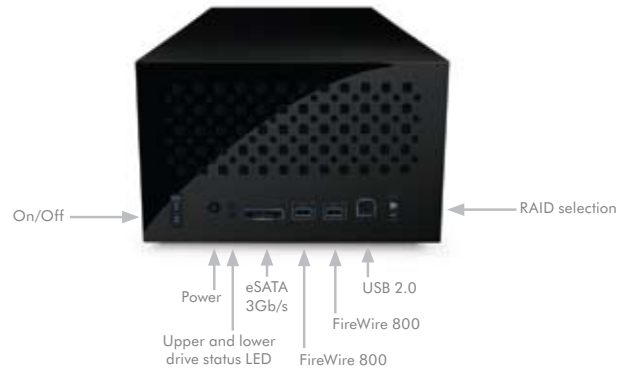

Box Content

- LaCie Hard Disk MAX Quadra, Design by Neil Poulton
- eSATA 3Gb/s cable
- FireWire 800 cable
- FireWire 800 to 400 cable (6-to-9 pin)
- USB 2.0 cable
- External power supply
- Quick Install Guide
- LaCie Software Utilities and User Manual preloaded

Minimum System Requirements

- Computer with an eSATA, FireWire 800, FireWire 400, or USB 2.0 port
- High-speed Internet for online storage
- Latest version of Windows® XP, Windows Vista®, Windows 7 / Mac OS X 10.5, 10.6
- Minimum free disk space: 600MB recommended