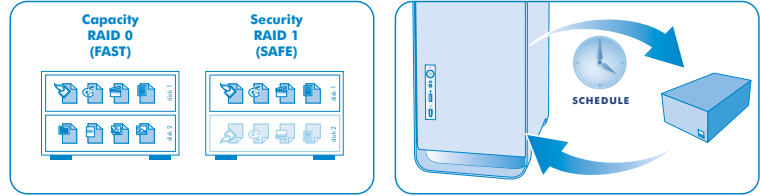

Optimize With RAID

This advanced hard disk comes with two RAID options so, you can choose the configuration that best matches your needs. Easily select your desired RAID level with the manual switch on the back. Choose RAID 0 (FAST) for high speed and capacity or RAID 1 (SAFE) for the highest security. RAID 0 is known as a striped set because it stripes data evenly across the two disks for optimum performance. RAID 1 is known as mirroring because it creates an exact mirror or copy of a set of data onto two disks, so it's best used when data security is more important than speed or capacity.

Features

- Plug & play
- Cool blue LED; turns red as a warning indicator
- Easy RAID selection
- USB hub port feature
- LaCie Setup Assistant: easy customizable formatting
- LaCie Backup Assistant software for PC/Mac
- Mac: Time Machine® compatible