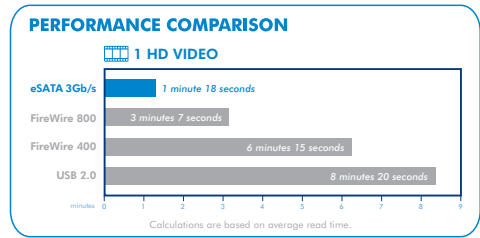

LACIE hard disk MAX QUADRA