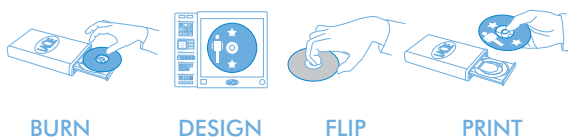

LightScribe Easy CD/DVD Labeling

- Mobile: slim, lightweight and compact design
- Create and record your own music, movie & photo CDs/DVDs
- LightScribe: create & etch custom, professional labels
- Record to DL DVD±R, DVD±R/RW & CD-R/RW