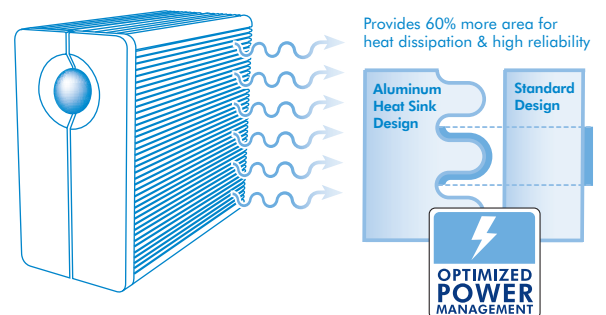

Reliable Cooling System and Power Savings

The LaCie 2big Quadra Enterprise Class's fully aluminum, sturdy heat sink design provides 60% more surface area, which naturally draws heat away from the internal components, keeping it cool and safe at all times. It also offers Triple Power Management with a manual switch: "Auto" for energy efficiency; "On" for instant access; or "Off" for data protection. For maintenance, the LaCie 2big Quadra Enterprise Class can optionally be disconnected from the computer during a RAID protection rebuild—the LaCie 2big Quadra Enterprise Class will complete the task in standalone mode, and you can switch off your computer!