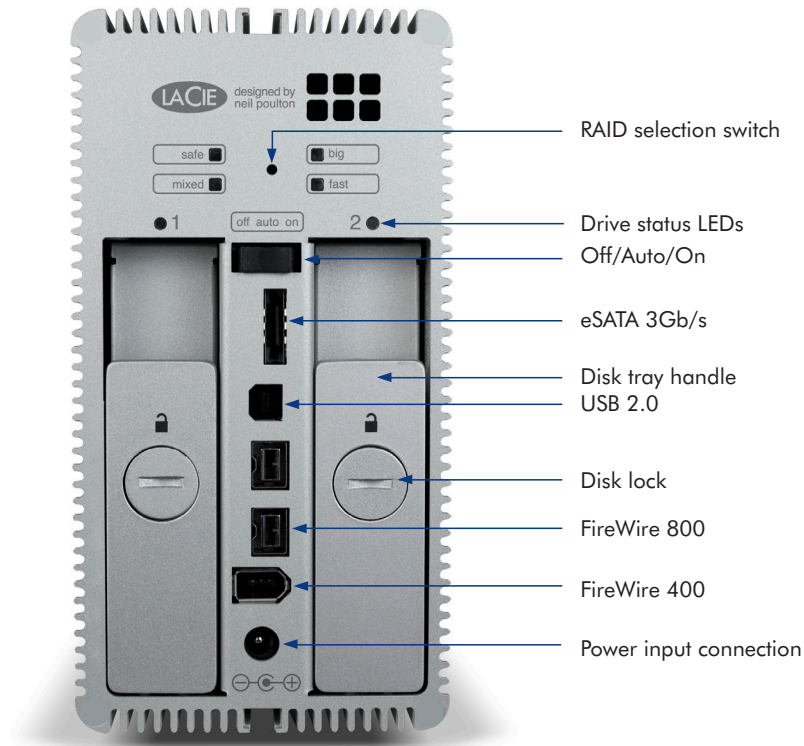

Minimum System Requirements

- Computer with an eSATA, FireWire 800, FireWire 400 or USB 2.0 port
- Latest version of Windows XP**, Windows Vista®, Windows 7 / Mac OS X 10.5, 10.6
- Minimum free disk space: 600MB recommended

Features

- eSATA 3Gb/s, FireWire 800, FireWire 400, USB 2.0
- RAID 0, 1, Concatenation, and Mixed Partition modes
- AES 128-bit hardware encryption
- LaCie Desktop Manager
- Easy to set up: plug & play, driver-free
- Compatible with Time Machine

Box Content

- LaCie 2big Quadra Enterprise Class
- eSATA-to-eSATA (3Gb/s) cable with 24k gold-plated contacts
- USB 2.0 cable with 24k gold-plated contacts (compatible with USB 1.1)
- FireWire 400 to FireWire 400 (6-to-6 pin) cable with 24k gold-plated contacts
- FireWire 800 to FireWire 800 (9-to-9 pin) cable with 24k gold-plated contacts
- Power supply kit
- LaCie Utilities CD-ROM with User Manual
- Lacie Desktop Manager
- Genie Backup Manager Pro software with computer recovery option for Windows XP, Windows Vista, Windows 7
- Intego Backup Manager Pro software with computer recovery option for Mac OS X 10.5, 10.6
- Quick Install Guide

Enterprise Class Service

Fully developed to be a reliable storage solution for professionals, the LaCie 2big Quadra Enterprise Class features five years of Enterprise Class Service, which includes a five-year warranty, a five-year Advance Care Option, and a five-year data recovery service option (data recovery available in Europe only)***. LaCie can only provide Enterprise Class Services in the country where the product has been purchased and where there is a local LaCie subsidiary or office. For more information on Enterprise Class Service and terms and conditions, please visit www.lacie.com.

LaCie 2big Quadra Enterprise Class Spare Drive

Item #	301494	301495
Capacity	1TB	2TB