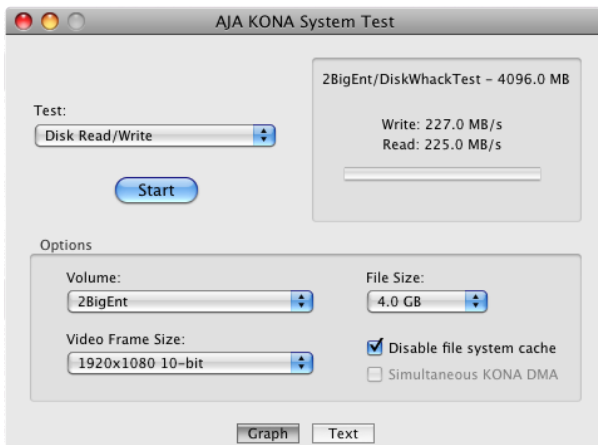

2big Quadra

ENTERPRISE CLASS

DESIGN BY NEIL POULTON

Professional 2-Disk RAID

eSATA 3Gb/s | FireWire 800 & 400 | USB 2.0

The Enterprise Class Difference

The LaCie 2big Quadra Enterprise Class has been developed for professionals who expect both speed and capacity from their storage and backup device. The most complete solution in its class, it features four interfaces and four convenient RAID modes. In addition, it offers a 128-bit AES encryption and two hot-swappable SATA enterprise class disks with an extended 5-year warranty, making it the most secure and reliable 2-bay RAID solution for your digital assets.

RAID 0 mode benchmark without encryption

Enterprise Class Performance

Developed for performance and capacities, the LaCie 2big Quadra Enterprise Class takes full advantage of its internal RAID controller and its server-grade SATA internal disks to offer amazing speeds. Pre-configured in RAID 0 for maximum performance, it can reach up to a 220MB/s* transfer rate through its eSATA interface and cables with 24K gold-plated contacts. Other RAID modes, such as the convenient Mixed Partition mode with a RAID 0 partition and second RAID 1 partition are also configurable in seconds.