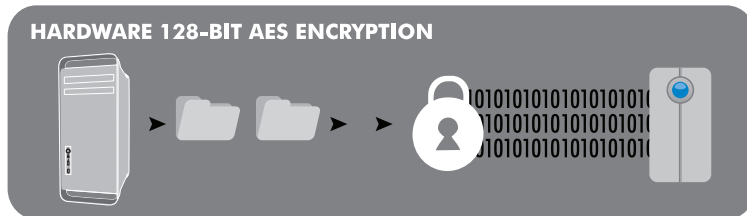

Professional Performance

The 24K gold-plated contacts on the 2big Quadra Enterprise Class's cables offer accurate and fast signal transfer. The amazing performance offered is ideal for creative professionals that need to work with high-speed demanding applications such as 3D imaging programs or even audio/video post-production software with multiple SD and HD streams. It's even possible to daisy-chain FireWire or an iLink DV camera through FireWire.

Intellectual Property Protection

Offering large capacities for professionals who need to store or back up their data, the LaCie 2big Quadra Enterprise Class also features the capability to encrypt and protect your digital assets through a government graded 128-bit AES hardware encryption. Ideal for creative professionals that need to protect their intellectual property, the LaCie 2big Quadra Enterprise Class offers the option to create as many as ten users with the LaCie Desktop Manager software and to protect files from unauthorized access.

Backup, Restore, and Recover

The LaCie 2big Quadra Enterprise Class comes with Genie Backup Manager Pro™ for Windows® and Intego Backup Manager Pro™ for Mac®. This software lets you reliably and efficiently back up your documents, emails, settings, or other digital assets. With its ease of use, you can either program the LaCie Shortcut Button to launch a backup with one push, or schedule and customize the type of backup you create. Ideal for creative professionals, the Genie and Intego programs can easily find previous versions of your documents and restore them. With computer recovery options, professionals will be able to restore their configuration and to go right back to work in the event of a disaster with their workstation. It's easy to back up directly from your Mac with the native solution, since the LaCie 2big Quadra Enterprise Class is compatible with Time Machine®**.