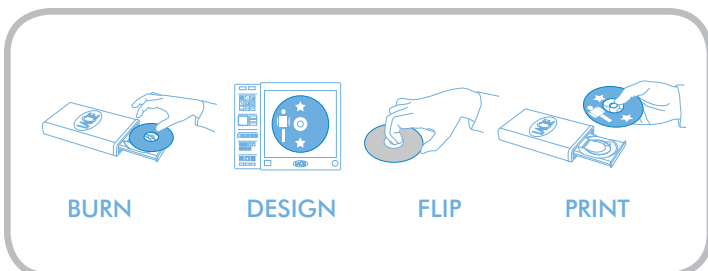

- Create and record your own custom CD/DVDs
- Store your photos, MP3s, and videos
- Design and print professional-looking labels
- Sturdy d2 casing