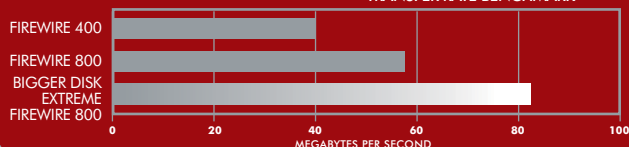

FASTEST FIREWIRE SPEEDS EVER

Equipped with the blazing FireWire 800 and FireWire 400 interfaces, the LaCie Bigger Disk Extreme drive can achieve amazing sustained transfer rates that make it twice as fast as most FireWire 400 drives^{▼▼}. This high-performance drive also allows for native RAID 0 speed without complicated configuration. Hot-pluggable with immediate device recognition, this drive's FireWire capabilities offer unbeatable ease of use with no software installation required for Windows XP and Mac OS X users.

PERFORMANCE COMPARISON

MAXIMUM READ
TRANSFER RATE BENCHMARK

- Unprecedented 1.6TB storage capacity
- Data transfer rates up to 50% faster than first-generation FireWire 800 drives[▼]
- Twice as fast as most FireWire 400 drives^{▼▼}
- Ideal for audio/video, video RAID and 2D/3D imaging