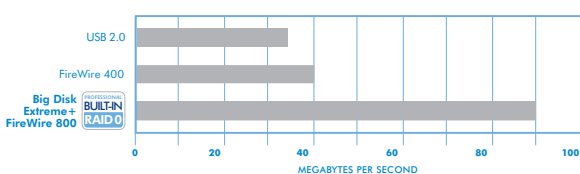

PERFORMANCE COMPARISON BURST READ TRANSFER RATE BENCHMARK***

- Maximum storage in a compact 5.25" 1U form factor
- Optimized for digital audio/video professionals
- Quiet, thermoregulated progressive smart fan
- LaCie Shortcut Button: launch any application with 1 push