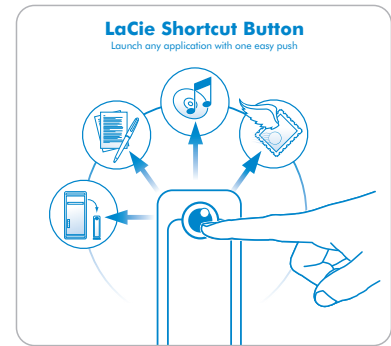

Features

- EMC Retrospect Express advanced backup and data restoration software (Windows/Mac)
- Easy-to-use: no software configuration, driver-free
- Built-in RAID 0 for Extreme FireWire 800 speed
- Triple Power Management: Auto, On, Off
- Hot plug & play
- Expandable via FireWire with other FireWire hard drives
- Daisy-chainable with peripherals such as CD-RW, AIT or DV cameras
- Unique, heat-dissipating aluminum design
- Stack, rack-mount or stand upright on your desk

Box Content

- LaCie Big Disk Extreme+
- FireWire 800 to FireWire 800 (9-to-9 pin) cable
- FireWire 400 to FireWire 400 (6-to-6 pin) cable
- Hi-Speed USB 2.0 cable (USB 1.1 compatible)
- External power supply
- LaCie Utilities CD-ROM with User Manual, Quick Install Guide, and software
- Drive stand for upright desktop use

System Requirements

- Computer with a FireWire 800, FireWire 400 or USB 2.0 port
- Mac OS 10.2.8 or later; Mac G4, G5, Mac Intel 500MHz processor or higher
- Windows 2000, Windows XP, Windows Vista; Intel Pentium 500MHz processor or higher
- Minimum 128MB RAM (512MB or greater recommended)

LaCie Big Disk Extreme+

Capacity*	1TB	1.5TB	2TB
Item Number	301199	301200	301201
Cooling System	Thermoregulated progressive quiet smart fan		
Interface	2 x FireWire 800 ports; 1 x FireWire 400 port (compatible with iLink, DV); 1 x Hi-Speed USB 2.0 port (compatible with USB 1.1)		
Interface Transfer Rates (maximum bus speed)	FireWire 800: up to 800Mbps/s (100MB/s); FireWire 400: up to 400Mbps/s (50MB/s); USB 2.0: up to 480Mbps/s (60MB/s)		
Burst Transfer Rates** (maximum drive speed)	FireWire 800: up to 80-90MB/s, FireWire 400: up to 35-40MB/s, USB 2.0: up to 30-34MB/s		
Triple Power Management	"Auto" for energy efficiency; "On" for instant access; "Off" for data protection		
Rotational Speed	7200rpm		
Average Seek Time	<10ms		
Cache Size	32MB		
Software	Driver-free for Windows XP, 2000, Vista & Mac OS X. EMC Retrospect Express advanced backup software (Mac); EMC Retrospect Express HD advanced backup software (Windows); LaCie '1-Click' Backup Software (Windows & Mac); SilverKeeper for automatic backup & file verification (Mac)		
Weight	5.51 lbs / 2500 g		
Dimensions (WxHxD)	1.7 x 6.8 x 10.6 in. / 44 x 173 x 272 mm		
Warranty	3 years limited		

*1GB = 1,000,000,000 bytes. 1TB (terabyte) = 1000GB. Total accessible capacity varies depending upon operating environment (typically 5-10% less).

**Burst transfer rates vary from one computer to another and may vary slightly from one drive to another. Average speed is usually lower, depending on host configuration.

©2007, LaCie. The LaCie logo is a trademark of LaCie. Other product and brand names mentioned herein may be trademarks or registered trademarks of their respective owners. Specifications and appearance are given as guidelines and are subject to change without notice. www.lacie.com 071011