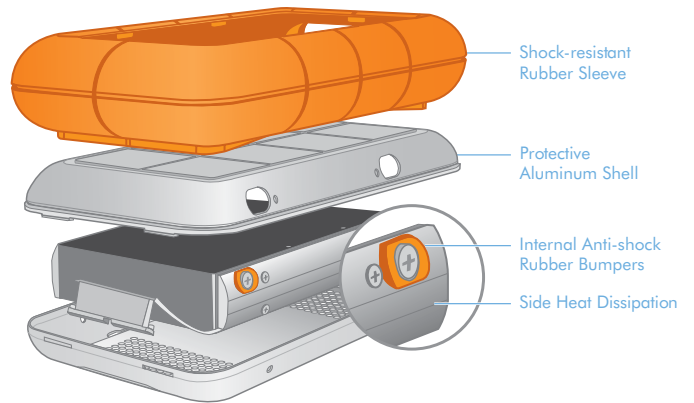

rugged XL

DESIGN BY NEIL POULTON

Features

- LED effect
- Metal and rubber casing
- Quiet operation
- USB Boost driver increases speed by up to 33%***
- LaCie Setup Assistant allows easy formatting
- LaCie Backup Assistant software for PC/Mac
- Mac: Time Machine® compatible

Box Content

- LaCie Rugged XL
- USB 2.0 cable
- eSATA cable
- External power supply
- Quick Install Guide
- LaCie Software Utilities and User Manual preloaded

Minimum System Requirements

- Computer with an eSATA or USB 2.0 port
- High-speed Internet for online storage
- Latest version of Windows® XP, Windows Vista®, Windows 7 / Mac OS X 10.5, 10.6
- Minimum free disk space: 600MB recommended

RUGGED PROTECTION

Capacity availability varies from region to region.
Please visit www.lacie.com for up-to-date information.

Item Number	301848	301873
Capacity*	1TB	2TB
Interfaces	eSATA, USB 2.0	
Interface Transfer Rates	eSATA: up to 3Gbits/s; USB 2.0: up to 480Mbits/s	
Average Read Transfer Rates	USB 2.0: up to 30MB/s; eSATA: up to 90MB/s	
Cooling System	Fanless and quiet; side heat dissipation mechanism	
Dimensions (WxDxH)	125 x 215 x 45 mm / 4.9 x 8.5 x 1.7 in.	
Weight	1 kg / 2.2 lbs.	
Warranty	2-year limited	

*1TB (Terabyte) = 1000GB. 1GB = 1,000,000,000 bytes. Total accessible capacity varies depending upon operating environment (typically 5–10% less).

**Calculations are based on approximately 700MB/MPEG-4 movie, 3.6MB/song and 3MB/JPEG photo.

***Windows Vista and 7 only.

*Cannot be combined with any other Wuala offer. Full terms and conditions available at www.wuala.com/lacie.

© 2010, LaCie. The LaCie logo is a trademark of LaCie. Other product and brand names mentioned herein may be trademarks or registered trademarks of their respective owners. Specifications and appearance are given as guidelines and are subject to change without notice. www.lacie.com