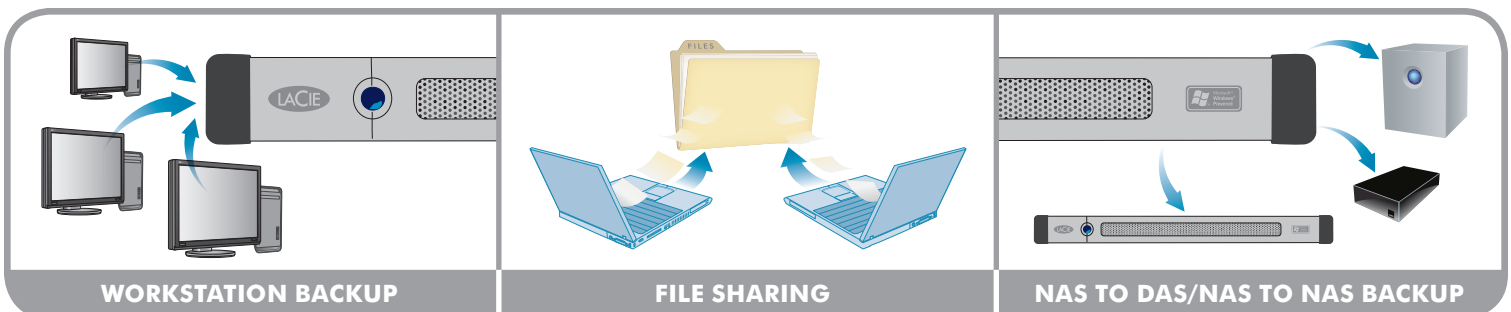

## Network Storage Solution

Add more storage space to your office's network for sharing important files, backing up critical data, and archiving your folders with the LaCie Ethernet Disk. Just use the Gigabit Ethernet interface to grant network accessible storage to any computer on your network.

## Comprehensive Data Protection

The LaCie Ethernet Disk is Apple® Time Machine compatible and comes with Intego Backup Manager Pro™ (for Mac users) and Genie Backup Manager Pro™ (for Windows users). Both programs provide computer recovery for your workstation. In addition, the LaCie Ethernet Disk also features a built-in engine ensuring local data is backed up either over the network to another Network Attached Storage device, or locally to a Direct Attached Storage device, connectable through four Hi-Speed USB expansion ports.

## Powerful and Expandable

If your department, independent agency, franchise, or office team is experiencing growing storage needs, the LaCie Ethernet Disk offers a perfect shared hard drive solution. When the maximum native capacity of the Ethernet Disk is reached, use the Hi-Speed USB 2.0 ports to extend capacity or back up to external USB drives. Designed by Neil Poulton, the LaCie Ethernet Disk is powered by field-proven Windows XP, making it the best choice for file-serving or backup.

## File Sharing Made Easy

Featuring advanced file sharing technology, the LaCie Ethernet Disk allows users to share files between any workstations logged on to the network. It supports the majority of business operating systems, like Windows, Macintosh, Linux, and Unix. By supporting up to 25 simultaneous Active Directory users, it drastically reduces the complexity of file sharing and offers a user-friendly technical solution.