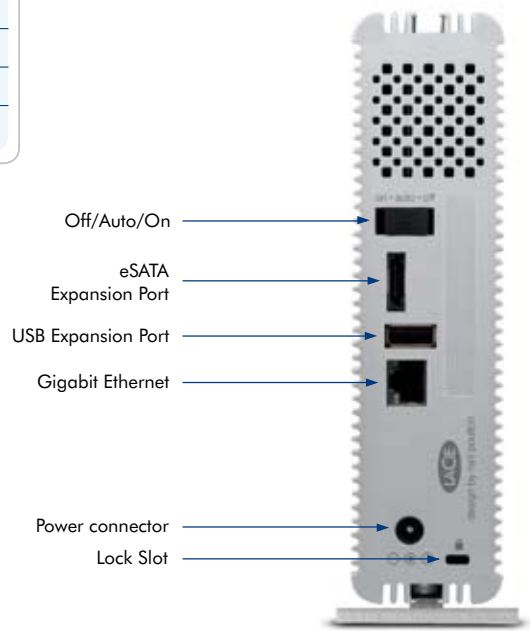

A Multiprotocol Solution

SMB or SAMBA	Network file transfer for Windows, Linux, and Mac***
AFP	Network file transfer for Mac clients
HTTP	For accessing d2 Network admin and files using a Web browser
HTTPS	For those who prefer a secured connection using a Web browser
FTP	For accessing files remotely using FTP clients
Bonjour	For making files searchable through the network
BitTorrent™	For downloading large files from the Internet without a PC or Mac on

Quick Access

Controlling access is simple; you can assign various security levels to shares, groups, user profiles, and public access. With Windows ADS domain support, there's no need to recreate existing user and group accounts of your Windows domain, making it easy to manage for IT Administrators. Thanks to the Wake-on-LAN feature, the LaCie d2 Network can be switched back to operating mode from the client side.

Avant-Garde By Design

Designed exclusively for LaCie by the world-renowned designer Neil Poulton, the LaCie d2 Network was engineered to maximize reliability and longevity. Its sturdy aluminum body with a unique fanless heat sink design offers natural heat dissipation by providing 60% more surface area. Designed to stay cool without a fan, the LaCie d2 Network works both efficiently and quietly, helping it stand out from the competition. With space-saving versatility, it can stand upright on your desk or lie vertically or be rackmounted with other drives to save space. For added security, there's a Kensington lock-compatible slot on the back.

Easy to Use

With its intuitive Web interface, administration is easy, convenient, and secure. Thanks to the LaCie d2 Network's DHCP and Automatic IP support, network configuration is fast and automatic. The LaCie d2 Network also comes with the LaCie Network Assistant, an easy-to-use program available for Windows, Mac, and Linux users. The LaCie d2 Network keeps its administrator informed with email notifications for backup and downloads, as well as high temperatures and disk damage.