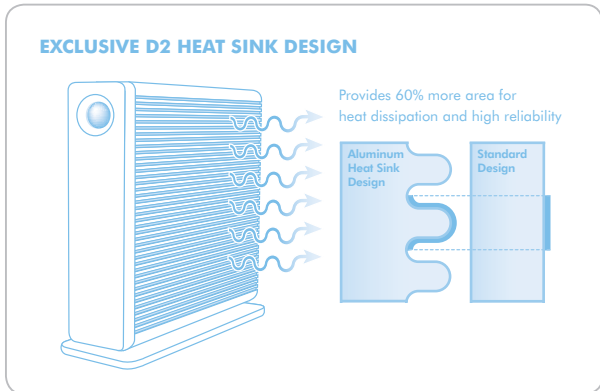

A Multiprotocol Solution

SMB or SAMBA	Network file transfer for Windows, Linux, and Mac***
AFP	Network file transfer for Mac clients
HTTP	For accessing d2 Network admin and files using a Web browser
HTTPS	For those who prefer a secured connection using a Web browser
FTP	For accessing files remotely using FTP clients
Bonjour	For making files searchable through the network
BitTorrent™	For downloading large files from the Internet without a PC or Mac on

Quick Access

Controlling access is simple; you can assign various security levels to shares, groups, user profiles, and public access. With Windows ADS domain support, there's no need to recreate existing user and group accounts of your Windows domain, making it easy to manage for IT Administrators. Thanks to the Wake-on-LAN feature, the LaCie d2 Network can be switched back to operating mode from the client side.

Avant-Garde By Design

Designed exclusively for LaCie by the world-renowned designer Neil Poulton, the LaCie d2 Network was engineered to maximize reliability and longevity. Its sturdy aluminum body with a unique fanless heat sink design offers natural heat dissipation by providing 60% more surface area. Designed to stay cool without a fan, the LaCie d2 Network works both efficiently and quietly, helping it stand out from the competition. With space-saving versatility, it can stand upright on your desk or lie vertically or be rackmounted with other drives to save space. For added security, there's a Kensington lock-compatible slot on the back.

Easy to Use

With its intuitive Web interface, administration is easy, convenient, and secure. Thanks to the LaCie d2 Network's DHCP and Automatic IP support, network configuration is fast and automatic. The LaCie d2 Network also comes with the LaCie Network Assistant, an easy-to-use program available for Windows, Mac, and Linux users. The LaCie d2 Network keeps its administrator informed with email notifications for backup and downloads, as well as high temperatures and disk damage.