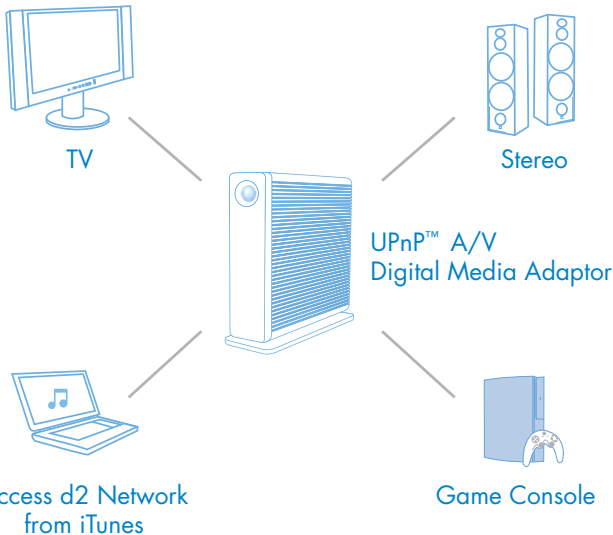

LaCie d2 Network

DESIGN BY NEIL POULTON

Professional File Server

Gigabit Ethernet

Networking Via Ethernet

Essential Networking Solution

The LaCie d2 Network offers professional, reliable, central storage for instantly storing, sharing, and backing up from any PC or Mac® on your network. Manage your home or small office network easily with this full-featured file server, recommended for networks with up to 50 users (15 at once). With the LaCie d2 Network, you can share files among Windows®, Mac, and Linux users thanks to its SMB and AFP protocols support, or connect remotely through FTP, HTTP, and HTTPS file systems.

Back Up Your NAS Content

Get extra security and increase data portability by backing up your LaCie d2 Network— on your own schedule— to an external hard drive through its USB ports using the built-in backup system. The LaCie d2 Network comes also with Genie Backup Manager Pro™ for Windows and Intego Backup Manager Pro™ for Mac to install on each PC/Mac for client backups to the NAS. This software lets you reliably and efficiently back up your documents, emails, settings, or other digital assets; it supports compressed, encrypted, or image backups and initiates a computer recovery program in case of general crash.

d2 Network

d2 Quadra

Multimedia Server Capabilities

With the LaCie d2 Network, it's easy to stream multimedia content to your television. You can play your media on any UPnP AV-compatible Digital Media Adapter (DMA), such as a PS3 or Xbox, without needing a computer—you can store the information directly on the LaCie d2 Network. In fact, the d2 Network has been developed to be compatible with any DLNA multimedia device, and also works with iTunes®. You can also download torrent files automatically with the LaCie d2 Network without even having to turn on your PC.