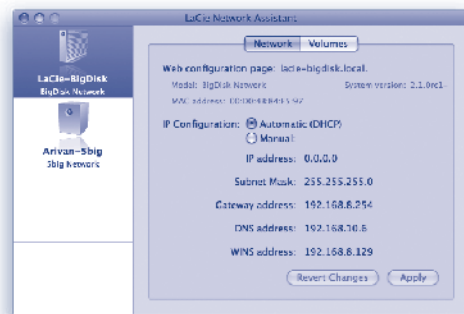

Apple® Time Machine Compatible

The LaCie d2 Network is compatible with Mac OS X v10.5 Leopard, including Time Machine, making it an ideal partner for your Mac. Time Machine automatically backs up your Mac's system files, applications, accounts, preferences, music, photos, movies, and documents to an external hard drive and you can easily go back in time to recover anything.