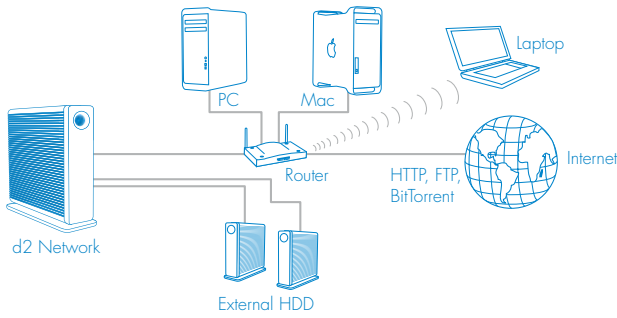

LaCie d2 Network

DESIGN BY NEIL POULTON

Professional File Server

Gigabit Ethernet

Networking Via Ethernet

Essential Networking Solution

The LaCie d2 Network offers professional, reliable, central storage for instantly storing, sharing, and backing up from any PC or Mac® on your network. Manage your home or small office network easily with this full-featured file server, recommended for networks with up to 50 users (15 at once). With the LaCie d2 Network, you can share files among Windows®, Mac, and Linux users thanks to its SMB and AFP protocols support, or connect remotely through FTP, HTTP, and HTTPS file systems.

Back Up Your NAS Content

Get extra security and increase data portability by backing up your LaCie d2 Network— on your own schedule— to an external hard drive through its USB ports using the built-in backup system. The LaCie d2 Network comes also with Genie Backup Manager Pro™ for Windows and Intego Backup Manager Pro™ for Mac to install on each PC/Mac for client backups to the NAS. This software lets you reliably and efficiently back up your documents, emails, settings, or other digital assets; it supports compressed, encrypted, or image backups and initiates a computer recovery program in case of general crash.

d2 Network

d2 Quadra

Multimedia Server Capabilities

With the LaCie d2 Network, it's easy to stream multimedia content to your television. You can play your media on any UPnP AV-compatible Digital Media Adapter (DMA), such as a PS3 or Xbox, without needing a computer—you can store the information directly on the LaCie d2 Network. In fact, the d2 Network has been developed to be compatible with any DLNA multimedia device, and also works with iTunes®. You can also download torrent files automatically with the LaCie d2 Network without even having to turn on your PC.