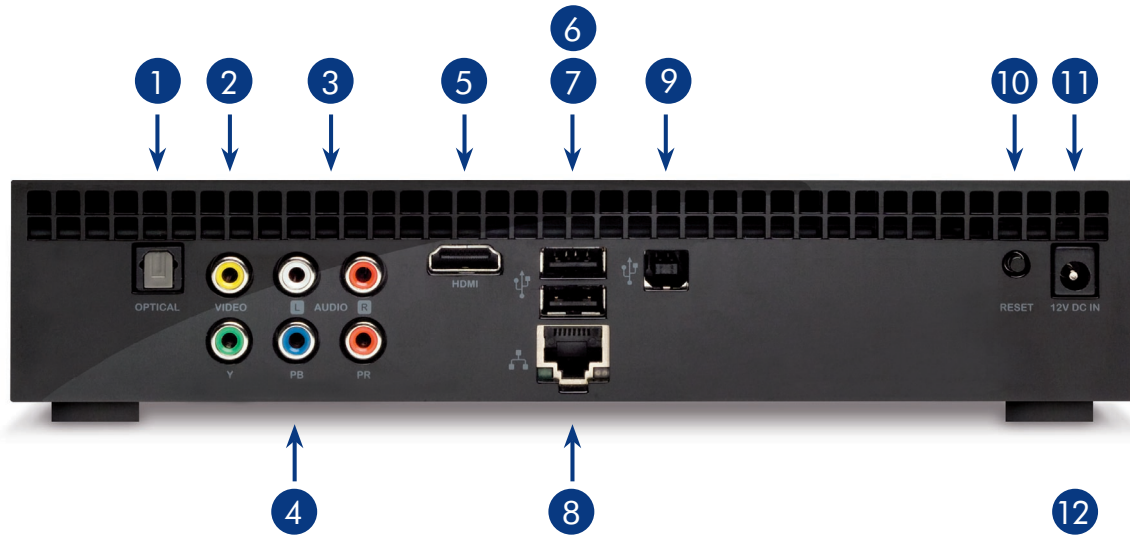

Features

- Windows compatible (USB and UPnP)
- Mac (UPnP)
- Hi-Speed USB 2.0 (USB 1.1 compatible)
- Large storage capacity for HD video files
- Component video (up to 1080i upscaling)
- Digital audio outputs
- Supports many video, audio, and photo formats
- Supports H.264, WMV HD, and standard definition
- Play movies in MKV container format

Box Content

- LaCinema Black PLAY
- External power adapter
- Component 3xRCA Male/Male cable
- Composite/2 audio RCA Male/Male
- HDMI cable
- USB 2.0 cable
- CD-ROM with User Manual
- Quick Install Guide
- Remote control and 2 x AAA batteries

System Requirements

- PC with a USB port
- Windows XP, Windows Vista™
- 500MHz processor or greater
- 256MB RAM minimum
- Router B, G or N (2.4GHz)

1. Optical Audio Out
2. Composite Video Out
3. Audio left (white) and right (red)
4. Component Video (YUV)

5. HDMI
6. USB 2.0 Host
7. USB 2.0 Host
8. Ethernet Network (10/100Mbps)

9. USB 2.0 Device
10. Reset
11. Power connector
12. WiFi (built in)