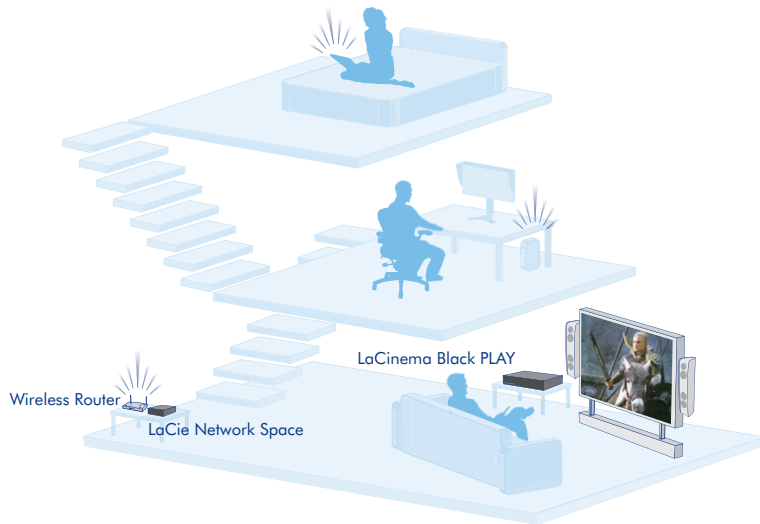

Your Music, How You Want It

Playlist management features and access to all of your music libraries let you play your music whenever you want, and with an optical audio output, you can enjoy your music in surround sound.

Works With You—And Your Network

The networking capabilities of the LaCinema Black PLAY make it easy to access and view all of your multimedia content. A built-in UPnP client player ensures that you can connect it to a networked PC or Mac and you'll be able to load, watch, and enjoy all of your photos, music, and movies—regardless of where they're located in your house.

Functional, Sophisticated Design

Created for LaCie by world-famous industrial designer Neil Poulton, the LaCinema Black PLAY goes beyond ordinary multimedia hard disks with its sophisticated design. Simply connect it to your PC via USB to transfer your digital media files; then plug it into your TV for instant playback, or access it wirelessly if you prefer.