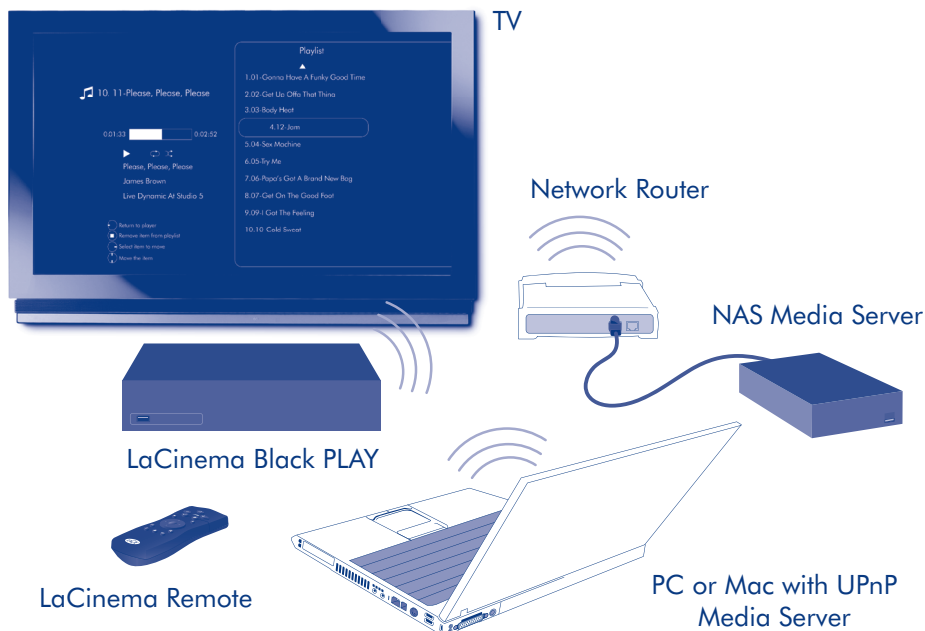

Features

- Windows compatible (USB and UPnP)
- Mac (UPnP)
- Hi-Speed USB 2.0 (USB 1.1 compatible)
- Large storage capacity for HD video files
- Component video (up to 1080i upscaling)
- Digital audio outputs
- Supports many video, audio, and photo formats
- Supports H.264, WMV HD, and standard definition
- Play movies in MKV container format

Box Content

- LaCinema Black PLAY
- External power adapter
- Component 3xRCA Male/Male cable
- Composite/2 audio RCA Male/Male
- HDMI cable
- USB 2.0 cable
- CD-ROM with User Manual
- Quick Install Guide
- Remote control and 2 x AAA batteries

System Requirements

- PC with a USB port
- Windows XP, Windows Vista™
- 500MHz processor or greater
- 256MB RAM minimum
- Router B, G or N (2.4GHz)

1. Optical Audio Out
2. Composite Video Out
3. Audio left (white) and right (red)
4. Component Video (YUV)

5. HDMI
6. USB 2.0 Host
7. USB 2.0 Host
8. Ethernet Network (10/100Mbps)

9. USB 2.0 Device
10. Reset
11. Power connector
12. WiFi (built in)