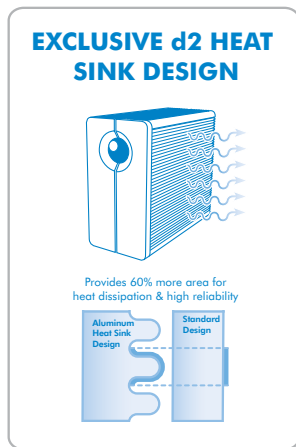

Customizable Data Access

Controlling access is simple; you can assign various security levels to shares, groups, user profiles, and public access. With Windows ADS domain support, there's no need to recreate existing user and group accounts in your Windows domain, making it easy to manage for IT Administrators. Thanks to the Wake-on-LAN feature, the LaCie 2big Network can even be switched back to operating mode from the client side.