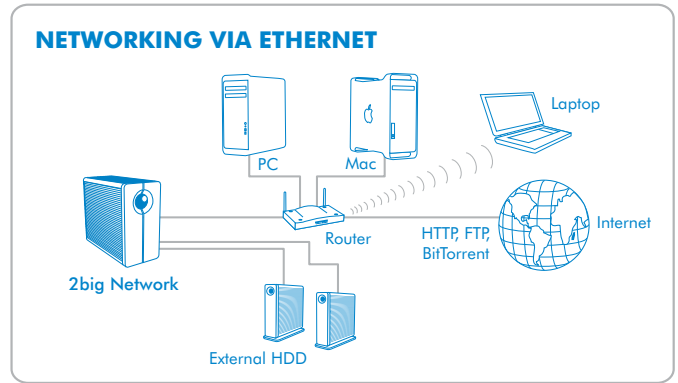

LaCie 2big Network

DESIGN BY NEIL POULTON

Professional 2-Bay RAID
Gigabit Ethernet

Essential Office Networking

The LaCie 2big Network offers professional, reliable, central storage for instantly storing, sharing, and backing up from any PC or Mac® on your network. Manage your home or small office network easily with this full-featured file server. With the LaCie 2big Network, you can share files among Windows®, Mac, and Linux users thanks to its SMB and AFP support; or connect remotely through FTP, HTTP, and HTTPS file systems.

2BIG NETWORK RAID FLEXIBILITY

MODE	CAPACITY	PROTECTION	SPEED
RAID 0	100%	★	★★★★
RAID 1	50%	★★★★★	★★★

RAID Protection

Quickly and easily select your RAID modes with the manual switch on the back of the drive. For maximum capacity, choose BIG with a RAID 0 array of the two hard drives. For maximum protection, choose SAFE (RAID 1) for automatic mirroring of one disk to the other (available capacity = 50%). The hot-swappable disk trays even allow maintenance without affecting your workflow; a defective disk can be replaced easily without having to turn off the LaCie 2big Network.