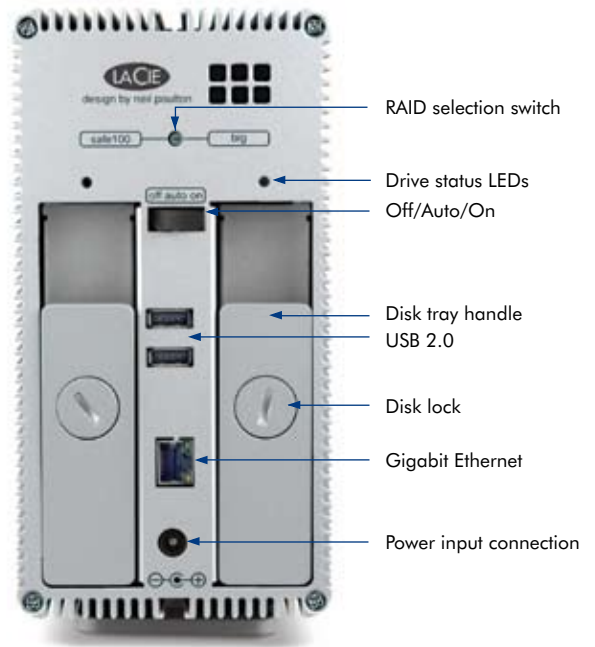

A Multiprotocol Solution

SMB or SAMBA	Network file transfer for Windows, Linux, and Mac***
AFP	Network file transfer for Mac clients
HTTP	For accessing 2big Network admin and files using a Web browser
HTTPS	For those who prefer a secured connection using a Web browser
FTP	For accessing files remotely using FTP clients
Bonjour	For making files searchable through the network
BitTorrent™	For downloading large files from the Internet without a PC or Mac on