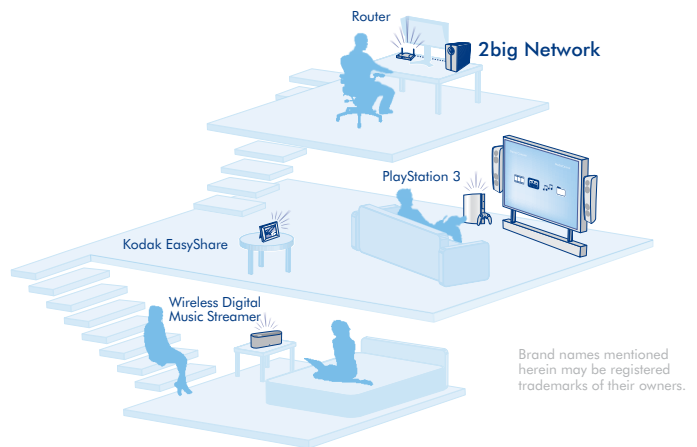

Apple® Time Machine Compatible

The LaCie 2big Network is compatible with Mac OS X v10.5 Leopard, including Time Machine, making it an ideal partner for your Mac. Time Machine automatically backs up your Mac's system files, applications, accounts, preferences, music, photos, movies, and documents to an external hard drive and you can easily go back in time to recover anything.