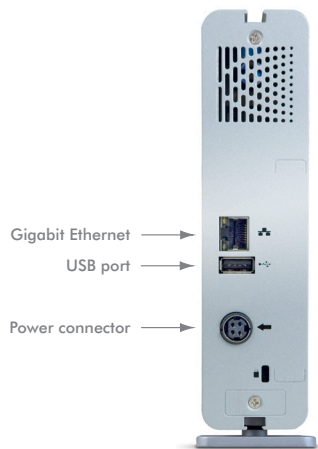

Features

- Gigabit Ethernet connection
- Media streaming and playback
- Backup software for PC & Mac
- Archiving on external USB drives
- Easy to set-up and configure

Box Content

- LaCie Ethernet Disk mini - Home Edition
- Ethernet cable
- External power supply
- Drive stand for upright use
- CD-ROM with Easy Install
- Quick Install Guide

System Requirements

- Ethernet router (UPnP preferred)
- Broadband Internet connection using Ports 80 (http), 443 (https) and 22 (ssh) unblocked – refer to your Internet Service Provider for details
- PC or Mac equipped with a network adapter & a CD-ROM/DVD-ROM drive
- Intel Pentium III 500MHz processor or greater
- Minimum 512MB of RAM