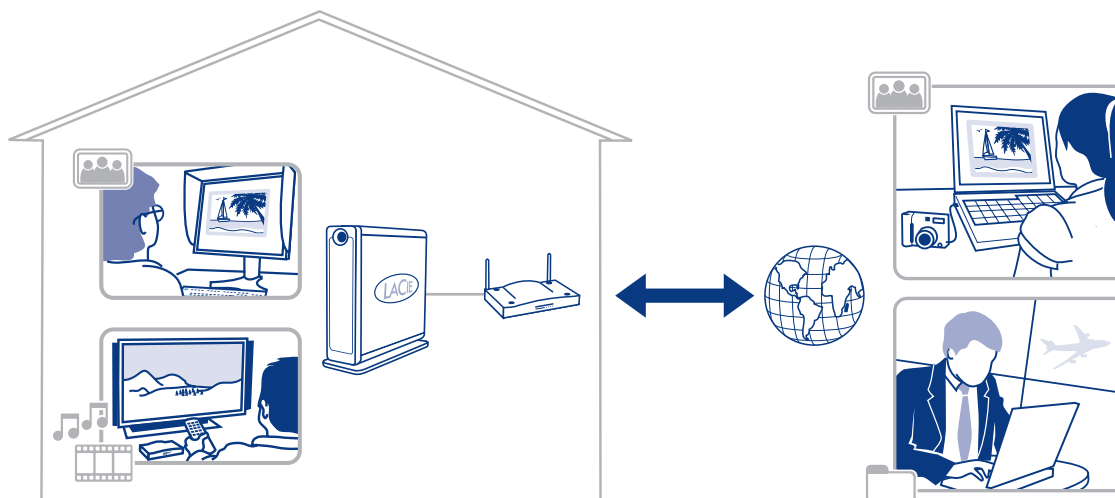

LaCie Ethernet Disk mini - Home Edition

Capacity*	500GB
Item Number	301269
Interface	1 x Gigabit Ethernet 10/100/1000 Mbps
Rotational Speed	7200rpm
Cache	16MB
USB Port	for backup on external USB hard drives
Processor / Memory	400MHz / 64MB DDRAM
Compatibility	Windows® 2000, Windows XP (SP1 & SP2), Windows Vista™ / Mac® OS X 10.3 or higher Web browser: Internet Explorer 6.0 or higher, Safari 1.3 or higher, Firefox 1.5 or higher
Multimedia	UPnP Media adapter compatible iTunes server Photos (JPEG, GIF, PNG); Music (MP3, WMA); Video (MPEG, MOV, WMV) streaming over Internet***
Anywhere Access Service	Includes free personal remote access to your data from any computer.
System Software	Axentra HipServ™ v1.5
Software	HipServ™ Desktop Agent; HipServ™ Desktop Mirror (Windows)
Network Setting	Easy Install on CD (Mac/PC) Assistant for router set-up
Dimensions (WxHxD)	44 x 160 x 173 mm / 1.7 x 6.3 x 6.8 in.
Weight	1500 g / 52.95 oz.
Warranty	3 years limited

*1GB = 1,000,000,000 bytes. Total accessible capacity varies depending upon operating environment (typically 10–15% less).
**Calculations are based on 1MB/photo, 2.5MB/3-minute MP3 song, and 1GB/movie encoded in MPEG-4 or equivalent codec.
***Audio and video playback are dependent upon the codecs installed on your computer.